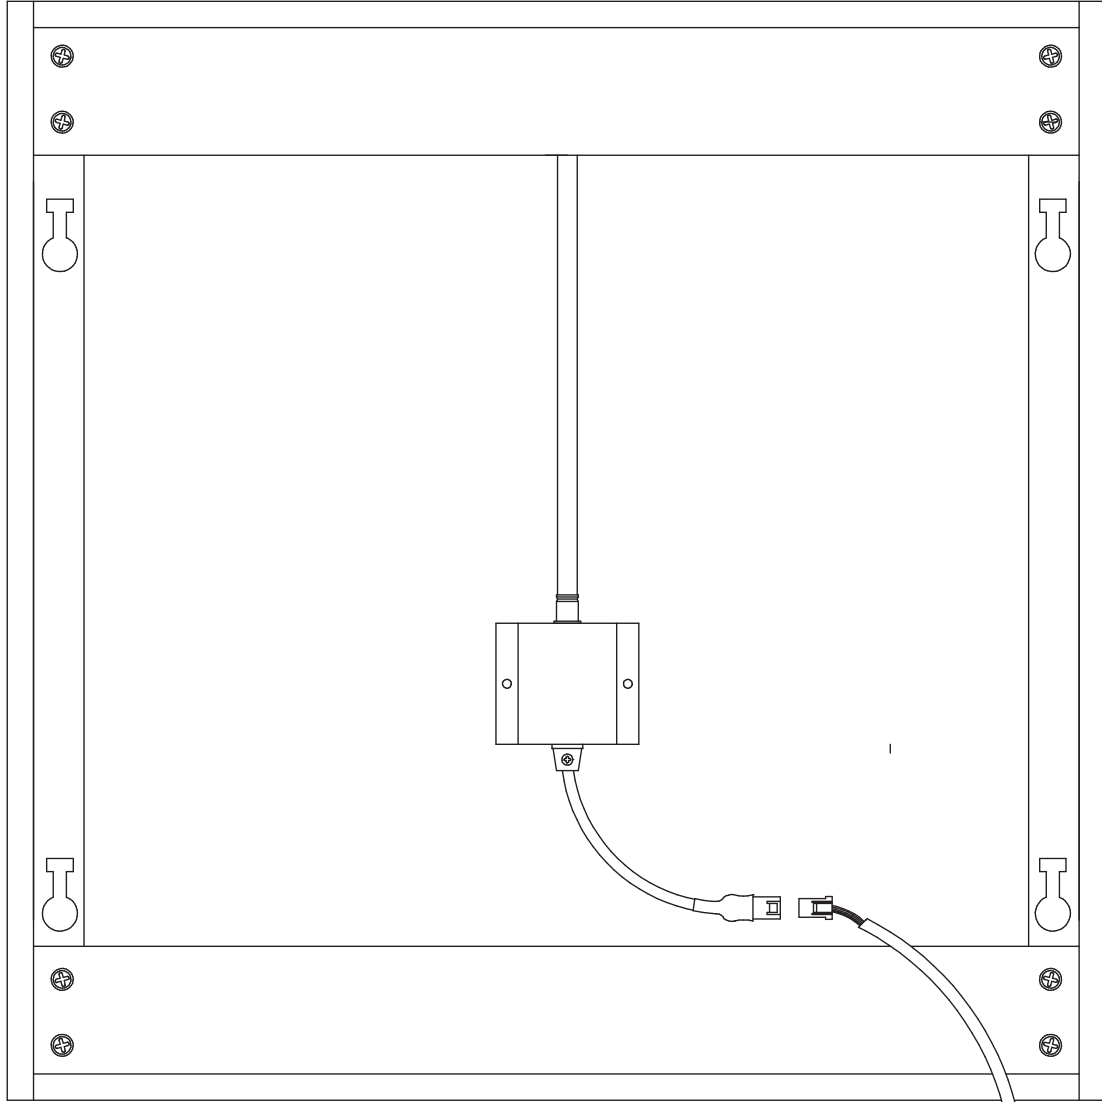

ARCTIC SKY

1589030

1589031

1589032

1589030

1589032

One controller for max 5 Arctic sky panels.

RED

WHITE

+ white

- yellow

cable
5 m

Caritti

1589031

LED drivers:

1532268 Osram OT 9
1 Arctic sky panel