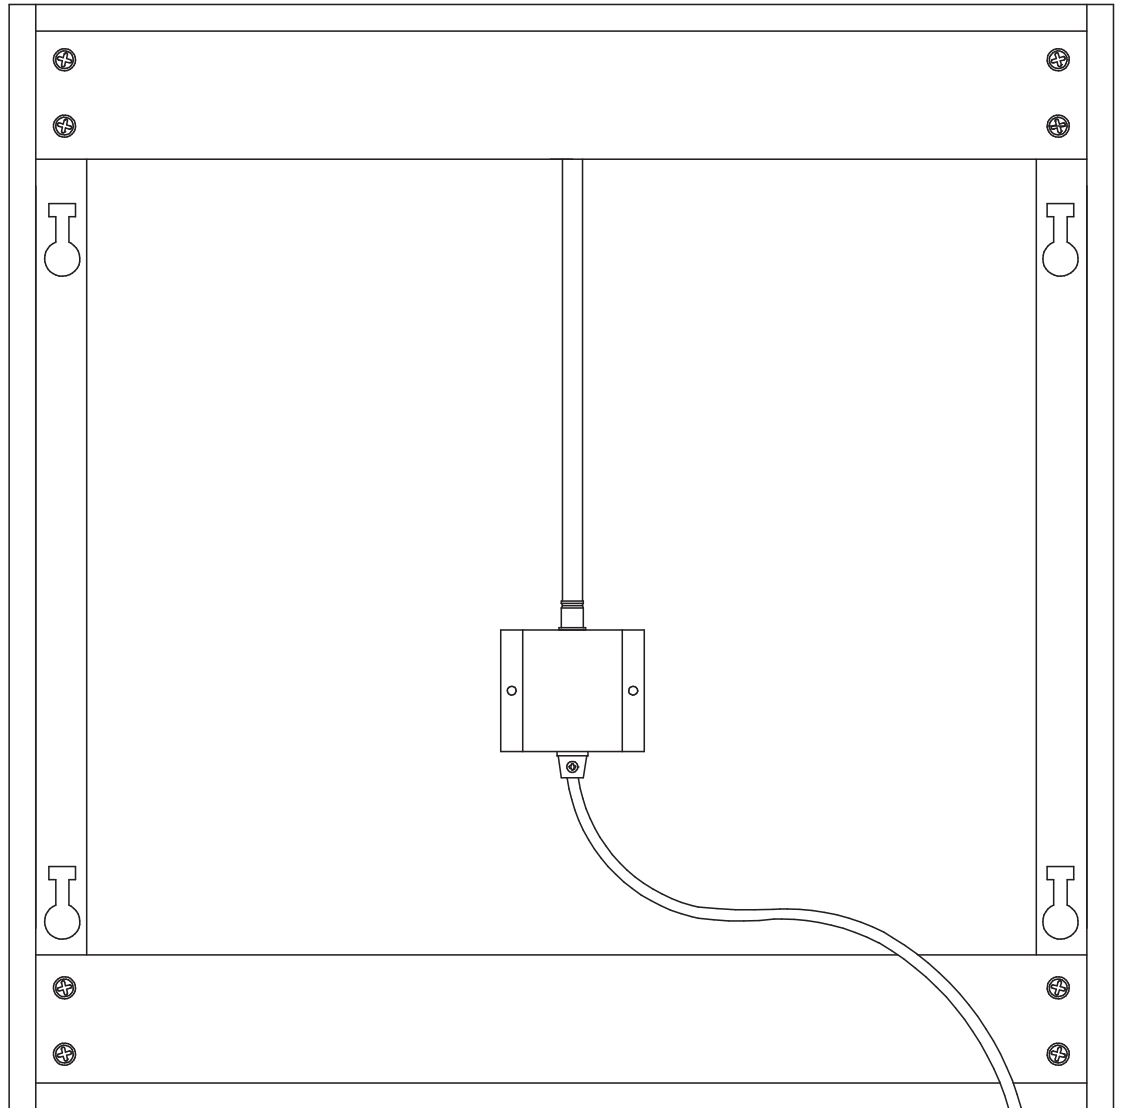

ARCTIC SKY

1589030

1589031

1589032

1589030

1589032

One controller for max 5 Arctic sky panels.

RED

WHITE

+ white

- yellow

cable
5 m

Caritti

1589031

LED drivers:

1532268 Osram OT 9
1 Arctic sky panel