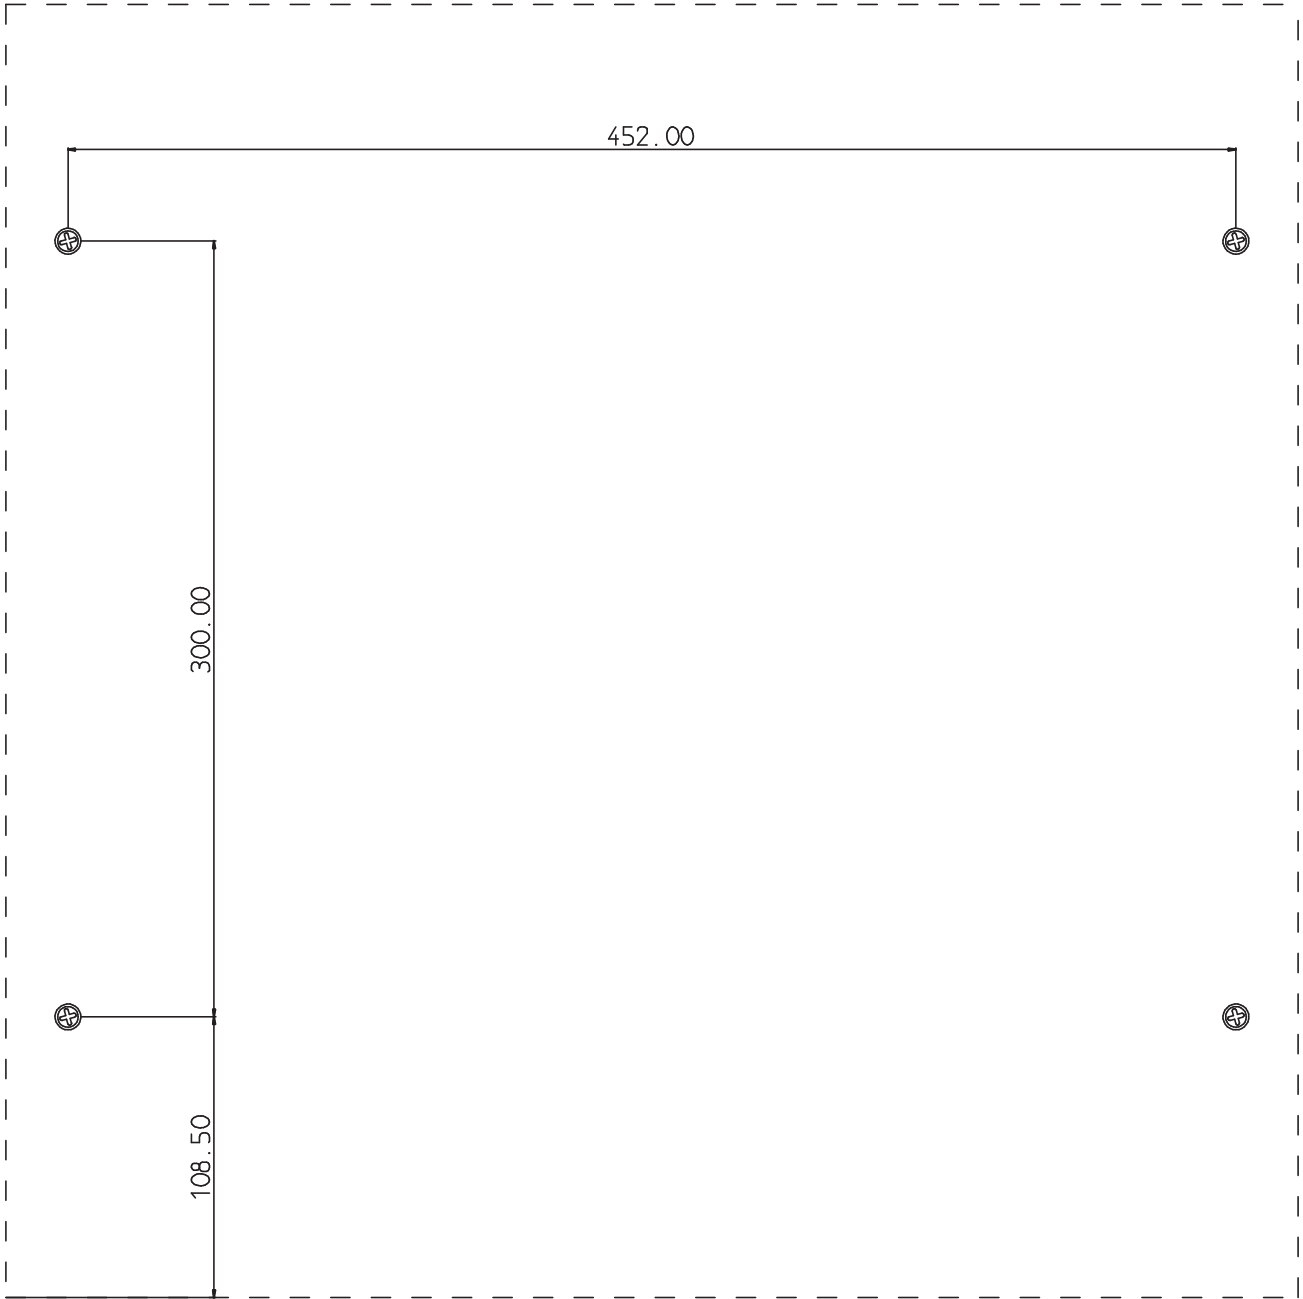

Caritti.

NOTE!

Panel weight is 7,5 kg.