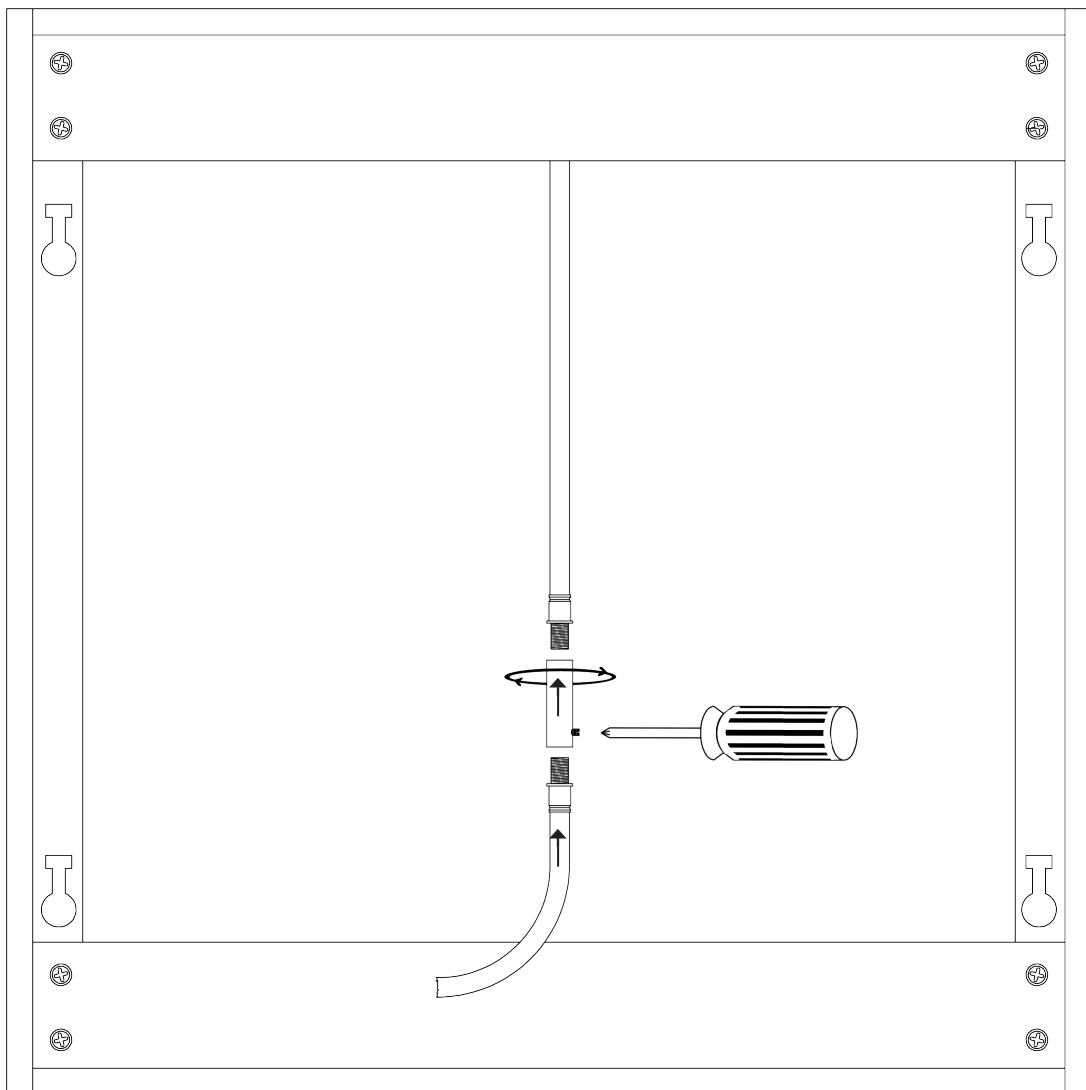

ARCTIC SKY

1589030

1589031

1589032

1589030

1589032

One controller for max 5 Arctic sky panels.

RED

WHITE

+ white

- yellow

cable
5 m

Caritti

1589031

LED drivers:

1532268 Osram OT 9
1 Arctic sky panel